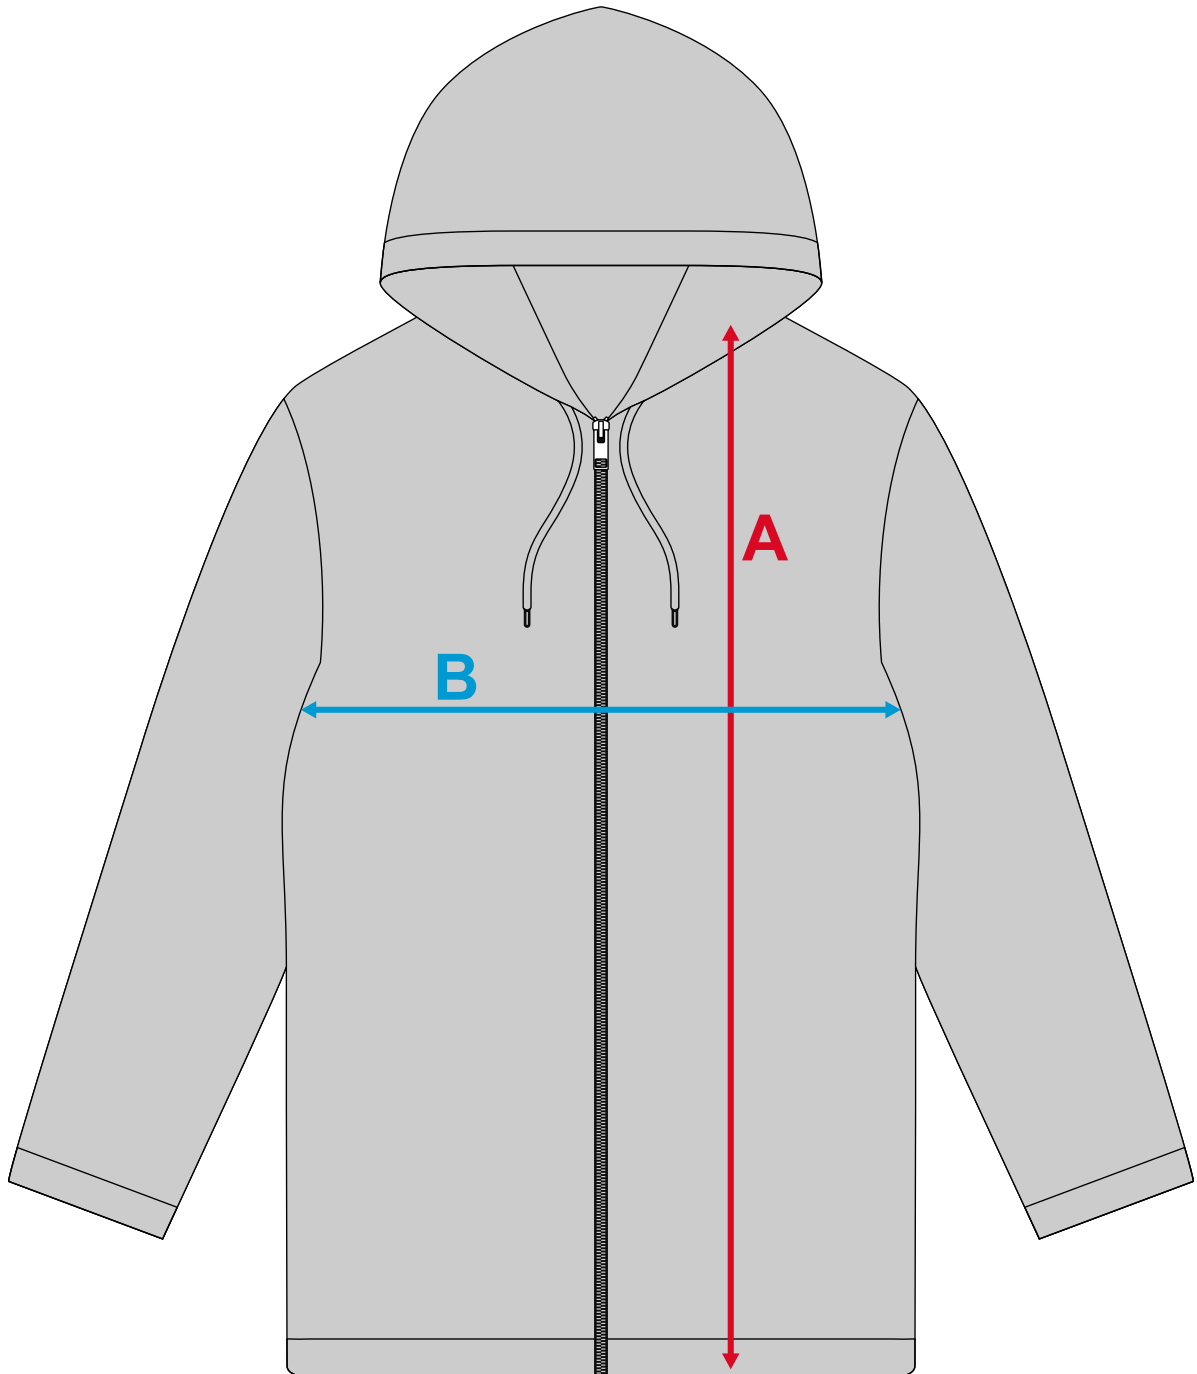

ADULT JACKET

	XS	S	M	L	XL	XXL	XXXL
A	70	72	74	76	78	80	82
B	48	50	52	54	56	58	60

CHILREN JACKET

	2	4	6	8	10	12
A	56	58	60	62	64	66
B	34	36	38	40	42	44