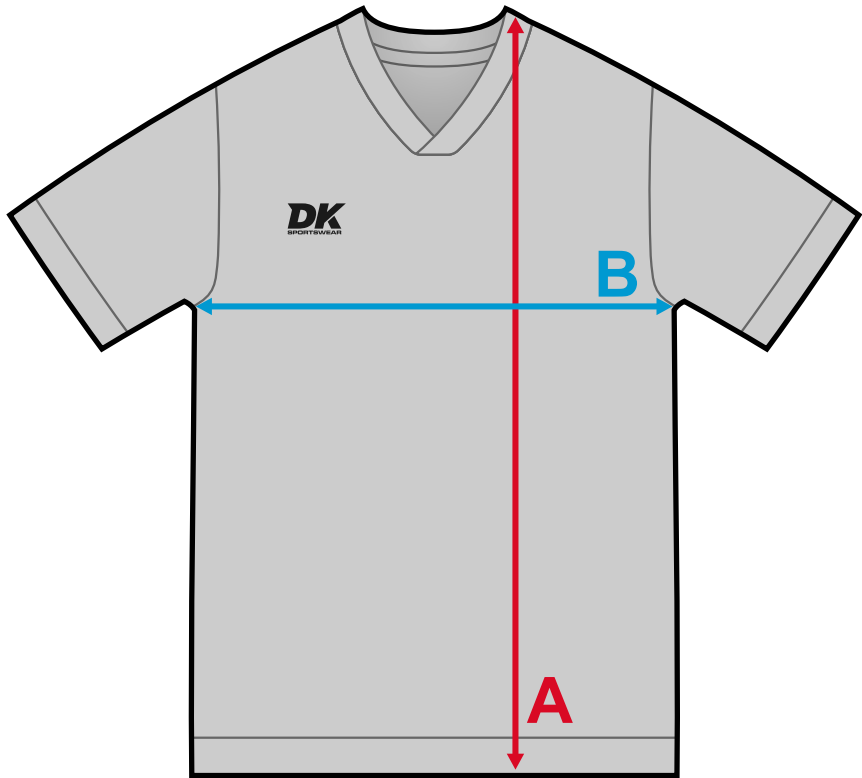

GAME JERSEY

	2	4	6	8	10	12
A	48	50	52	54	56	58
B	38	40	42	44	46	48

GAME SHORT

	2	4	6	8	10	12
A	28	30	32	34	36	38
B	22	24	26	28	30	32

chart presented in centimeters
the waist of the shorts is stretchable