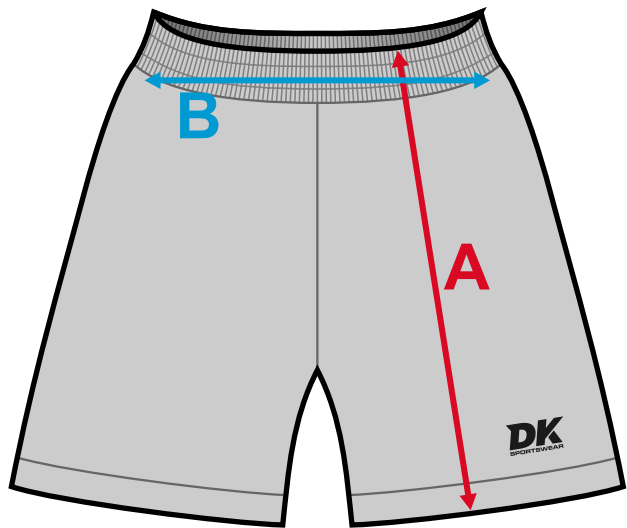

GAME JERSEY

	2	4	6	8	10	12
A	48	50	52	54	56	58
B	38	40	42	44	46	48

GAME SHORT

	2	4	6	8	10	12
A	28	30	32	34	36	38
B	22	24	26	28	30	32

chart presented in centimeters
the waist of the shorts is stretchable