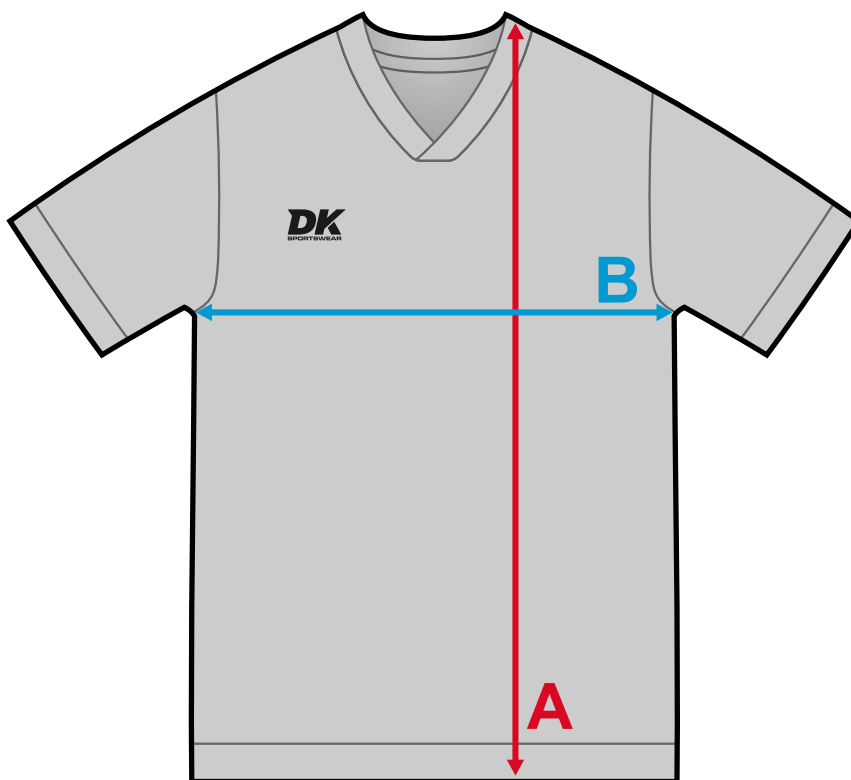

## GAME JERSEY

	XS	S	M	L	XL	XXL	XXXL
A	66	68	70	72	74	76	78
B	48	50	52	54	56	58	60

## GAME SHORT

	XS	S	M	L	XL	XXL	XXXL
A	40	42	44	46	48	50	52
B	30	32	34	36	38	40	42

chart presented in centimeters  
the waist of the shorts is stretchable