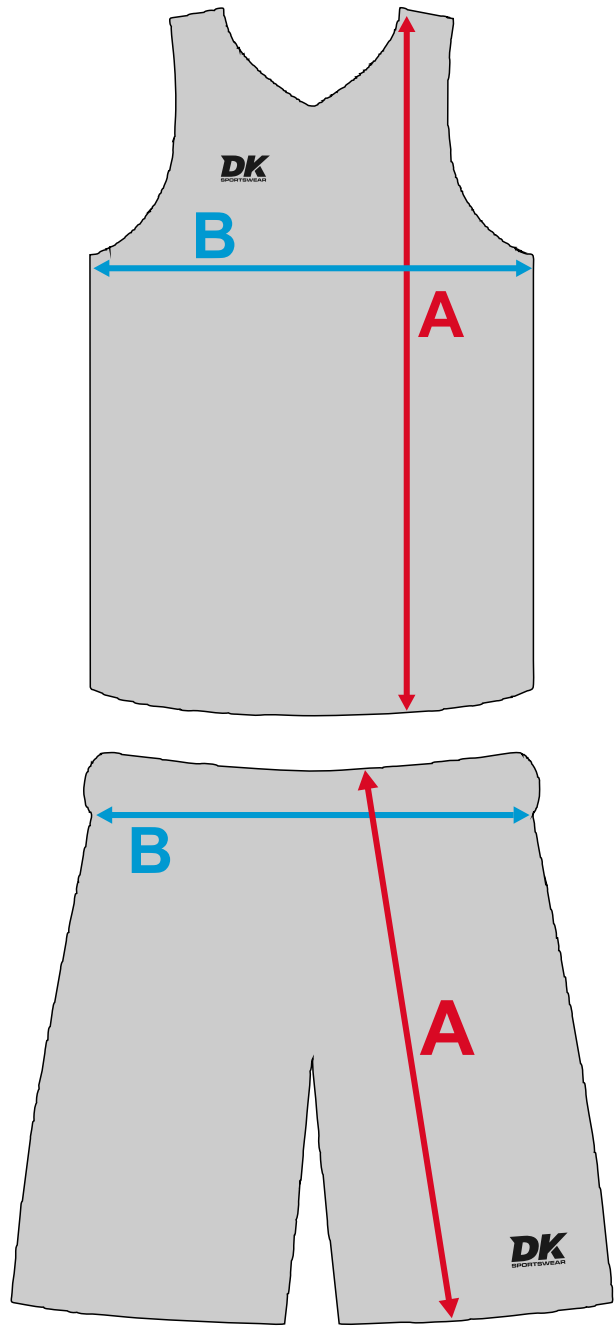

### BASKETBALL JERSEY

	XS	S	M	L	XL	XXL	XXXL
A	72	74	76	78	80	82	84
B	48	50	52	54	56	58	60

### BASKETBALL SHORT

	XS	S	M	L	XL	XXL	XXXL
A	52	54	56	58	60	62	64
B	30	32	34	36	38	40	42

tamanhos tabela em centímetros

## BASKETBALL JERSEY

	2	4	6	8	10	12
A	58	60	62	64	66	68
B	35	37	39	41	43	45

## BASKETBALL SHORT

	2	4	6	8	10	12
A	30	32	34	36	38	40
B	22	24	26	28	30	32