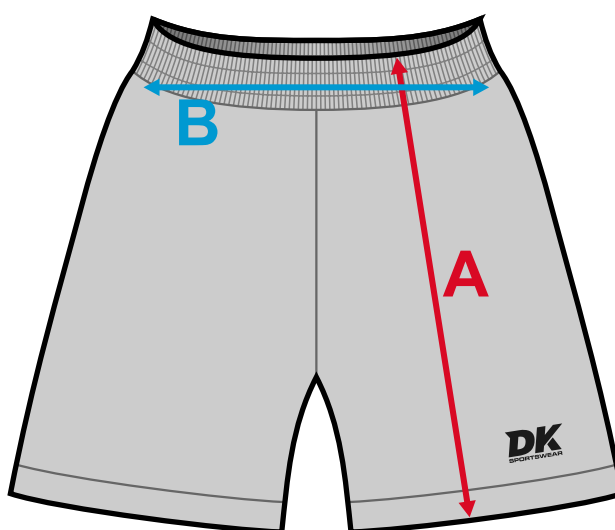

## GAME JERSEY

	XS	S	M	L	XL	XXL	XXXL
A	66	68	70	72	74	76	78
B	48	50	52	54	56	58	60

## GAME SHORT

	XS	S	M	L	XL	XXL	XXXL
A	40	42	44	46	48	50	52
B	30	32	34	36	38	40	42

chart presented in centimeters  
the waist of the shorts is stretchable