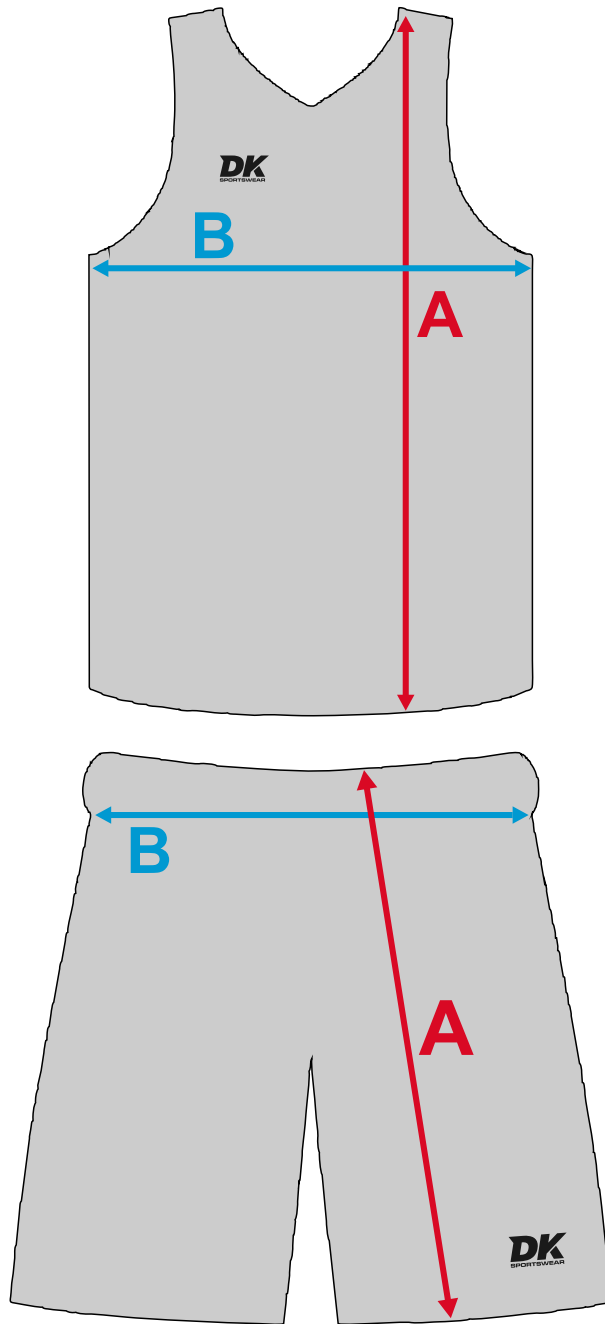

## GAME JERSEY

	2	4	6	8	10	12
A	48	50	52	54	56	58
B	38	40	42	44	46	48

## GAME SHORT

	2	4	6	8	10	12
A	28	30	32	34	36	38
B	22	24	26	28	30	32

chart presented in centimeters  
the waist of the shorts is stretchable

ADULT SIZE S

### BASKETBALL JERSEY

	XS	S	M	L	XL	XXL	XXXL
A	72	74	76	78	80	82	84
B	48	50	52	54	56	58	60

### BASKETBALL SHORT

	XS	S	M	L	XL	XXL	XXXL
A	52	54	56	58	60	62	64
B	30	32	34	36	38	40	42

tamanhos tabela em centímetros